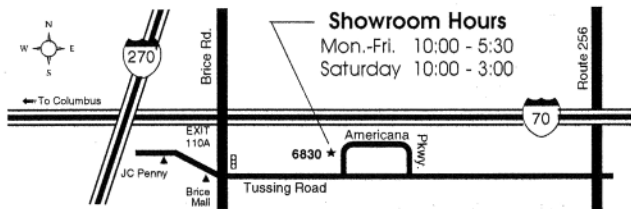

**universal
radio inc.**

Universal Radio, Inc.

6830 Americana Pkwy.

Reynoldsburg, Ohio 43068

800 431-3939 Prices & Orders

614 866-4267 Information

614 866-2339 FAX

dx@universal-radio.com

www.universal-radio.com